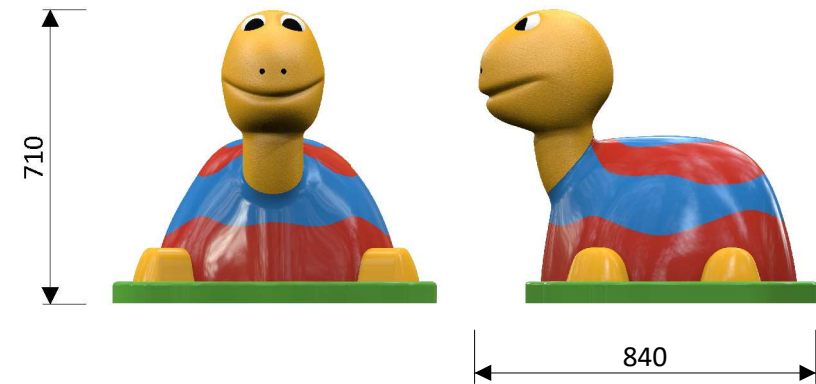

Splash turtle: 1410 8929

Water connection	Ø32 mm (PVC DN 25)
Water consumption	1 m <sup>3</sup> /h
Water pressure	0,6 - 1 bar
Max. waterdepth	200 mm
Mounting	Aqua Drolics System B
Place of spout nozzles	2 nozzles in its nose
Suitable for	Toddlers, children, youth