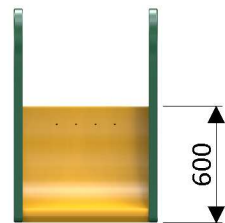

Striped slide: 1220 8910

Water connection	Ø32 mm (PVC DN 25)
Water consumption	2 m <sup>3</sup> /h
Water pressure	0,6 - 1 bar
Max. waterdepth	300 mm
Mounting	Aqua Drolics System 300
Place of spout nozzles	4 Nozzles at the top of the slide
Suitable for	Toddlers children youth