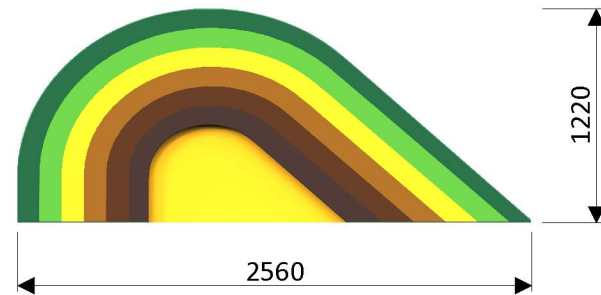

Striped slide: 1220 8910

Water connection	Ø32 mm (PVC DN 25)
Water consumption	2 m <sup>3</sup> /h
Water pressure	0,6 - 1 bar
Max. waterdepth	300 mm
Mounting	Aqua Drolics System 300
Place of spout nozzles	4 Nozzles at the top of the slide
Suitable for	Toddlers children youth