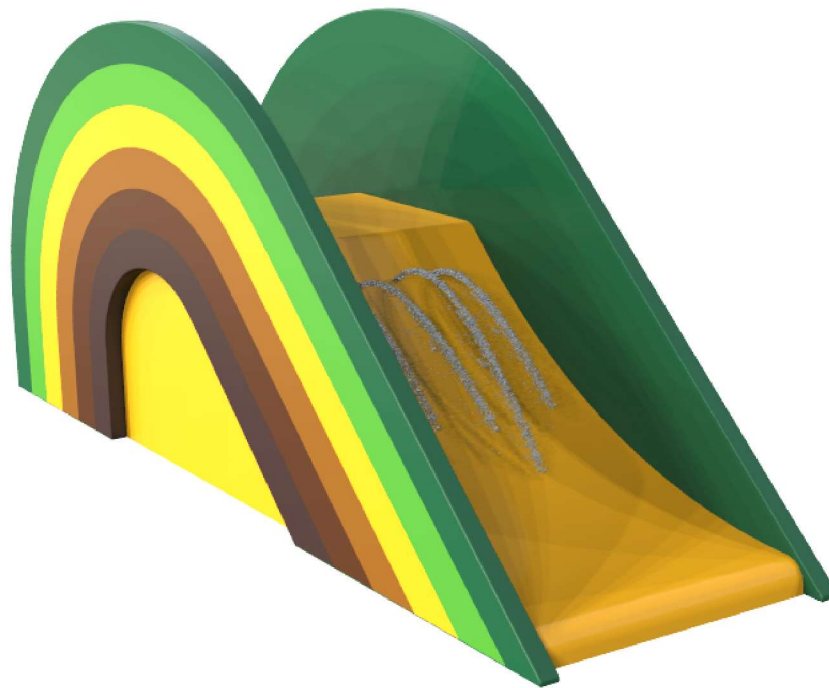

Striped slide: 1220 8910

Water connection	Ø32 mm (PVC DN 25)
Water consumption	2 m <sup>3</sup> /h
Water pressure	0,6 - 1 bar
Max. waterdepth	300 mm
Mounting	Aqua Drolics System 300
Place of spout nozzles	4 Nozzles at the top of the slide
Suitable for	Toddlers children youth