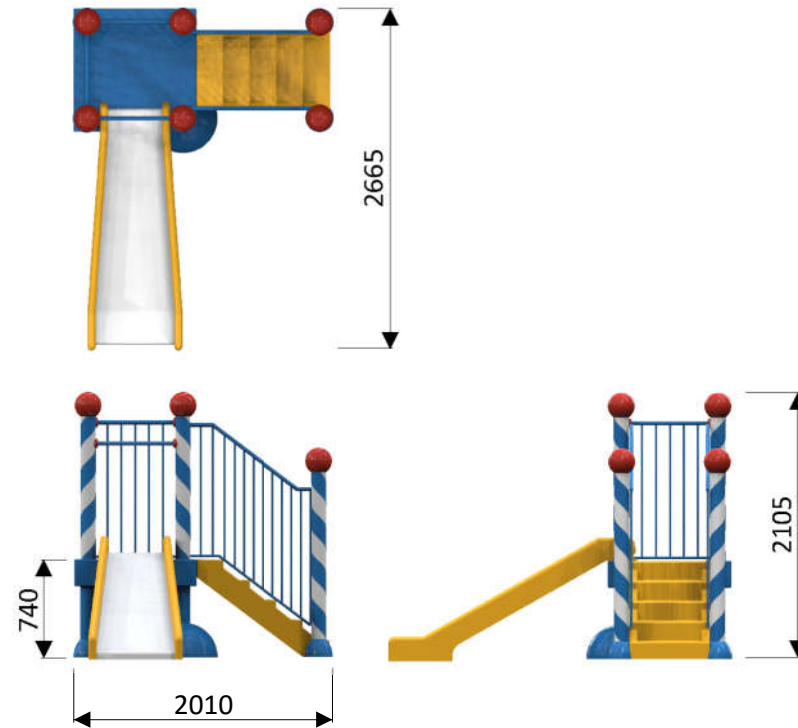

Platform with slide: 1310 9602

Water connection	Ø 32 mm (PVC DN 25)
Water consumption	2 m ³ /hr
Water pressure	0,6 - 1 bar
Max. waterdepth	300 mm
Mounting	Aqua Drolics System B + D
Place of spout nozzles	In the post above the slide
Suitable for	Toddlers, children, youth