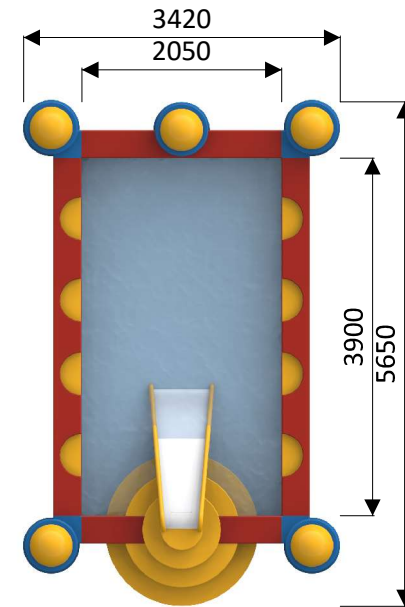

Chow: 1010 9933

Water connection	In consultation
Water consumption	6,5 m ³ /h
Water pressure	0,6 - 1 bar
Max. waterdepth	220 mm
Mounting	Aqua Drolics System D
Place of spout nozzles	Not relevant
Suitable for	Toddlers and children