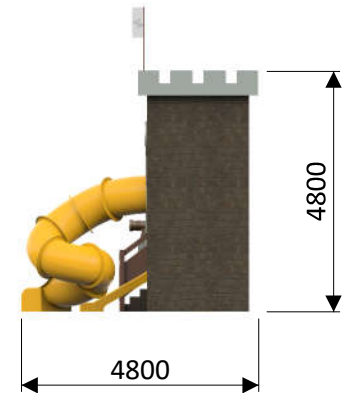

Castle waterplayground: 1340 4002

Water connection	2 x Ø32 mm (PVC DN 25)
Water consumption	14 m ³ /h
Water pressure	1 - 1,6 bar
Max. waterdepth	300 mm
Mounting	Aqua Drolics System B + E
Place of spout nozzles	In the cannon, at the start of the slides
Suitable for	Toddlers children youth