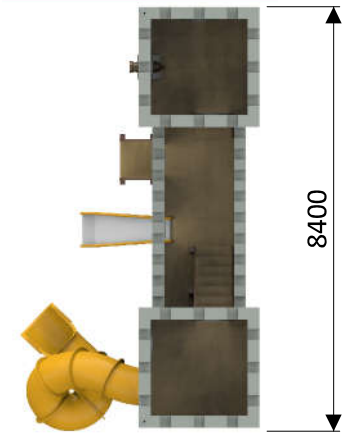

Castle waterplayground: 1340 4002

Water connection	2 x Ø32 mm (PVC DN 25)
Water consumption	14 m ³ /h
Water pressure	1 - 1,6 bar
Max. waterdepth	300 mm
Mounting	Aqua Drolics System B + E
Place of spout nozzles	In the cannon, at the start of the slides
Suitable for	Toddlers children youth