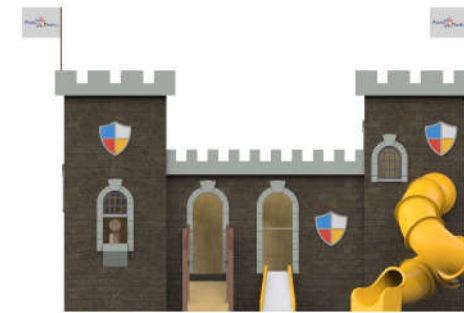

Castle waterplayground: 1340 4002

Water connection	2 x Ø32 mm (PVC DN 25)
Water consumption	14 m ³ /h
Water pressure	1 - 1,6 bar
Max. waterdepth	300 mm
Mounting	Aqua Drolics System B + E
Place of spout nozzles	In the cannon, at the start of the slides
Suitable for	Toddlers children youth