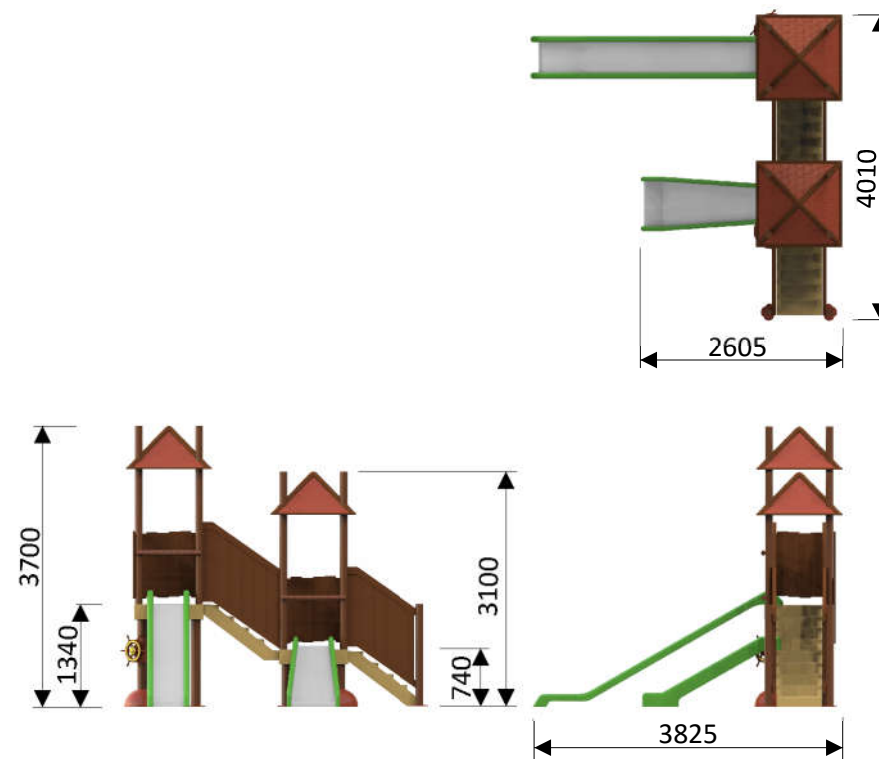

Farm waterplayground: 1330 9409

Water connection	2 x Ø32 mm (PVC DN 25)
Water consumption	7 m ³ /hr
Water pressure	0,6 - 1 bar
Max. waterdepth	300 mm
Mounting	Aqua Drolics System B + D
Place of spout nozzles	6 nozzles in the stairs, 4 nozzles on the roof
Suitable for	Toddlers children