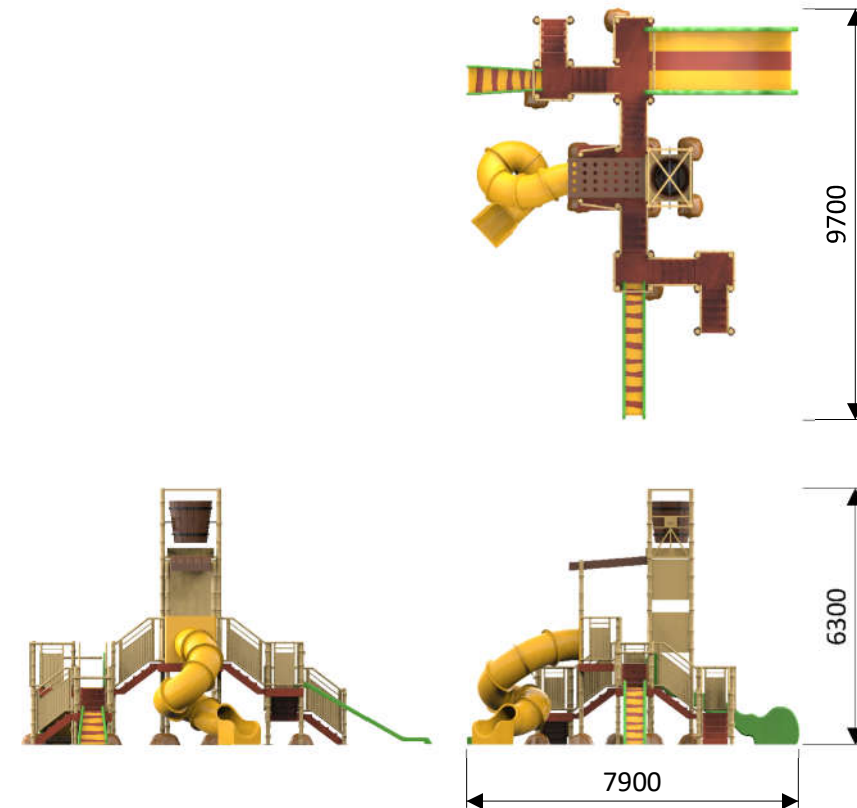

Jungle waterplayground XXL: 1320 9973

Water connection	4 x Ø50 mm (PVC DN 40)
Water consumption	33 m ³ /h
Water pressure	1 - 1,6 bar
Max. waterdepth	500 mm
Mounting	Aqua Drolics System B + D + E
Place of spout nozzles	In the start of the slides
Suitable for	Toddlers, children, youth