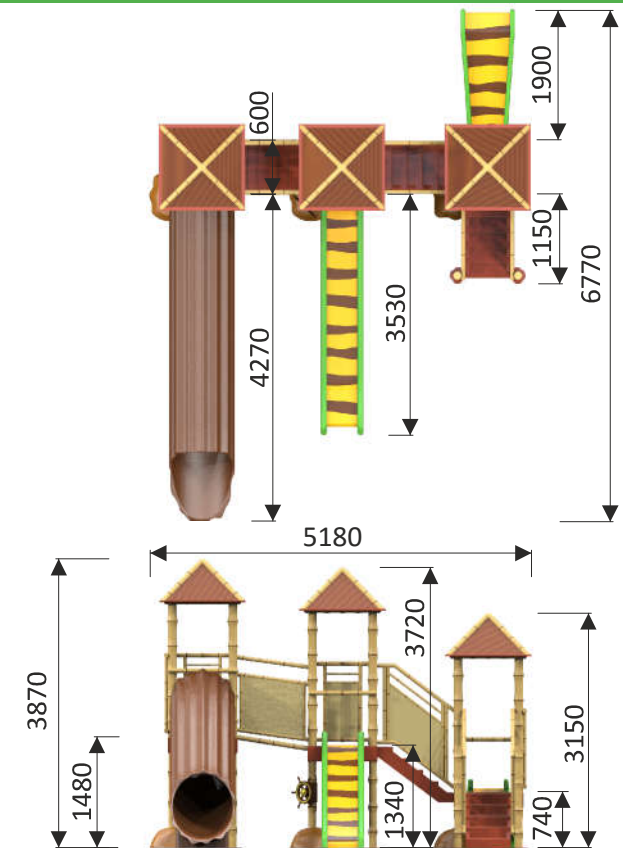

Jungle waterplayground L with tree trunk: 1320 9903

|                        |                           |
|------------------------|---------------------------|
| Water connection       | 3 x Ø 32 mm (PVC DN 25)   |
| Water consumption      | 9 m <sup>3</sup> /hr      |
| Water pressure         | 0,6 - 1 bar               |
| Max. waterdepth        | 300 mm                    |
| Mounting               | Aqua Drolics System B + D |
| Place of spout nozzles | Multiple spout nozzles    |
| Suitable for           | Toddlers, children, youth |