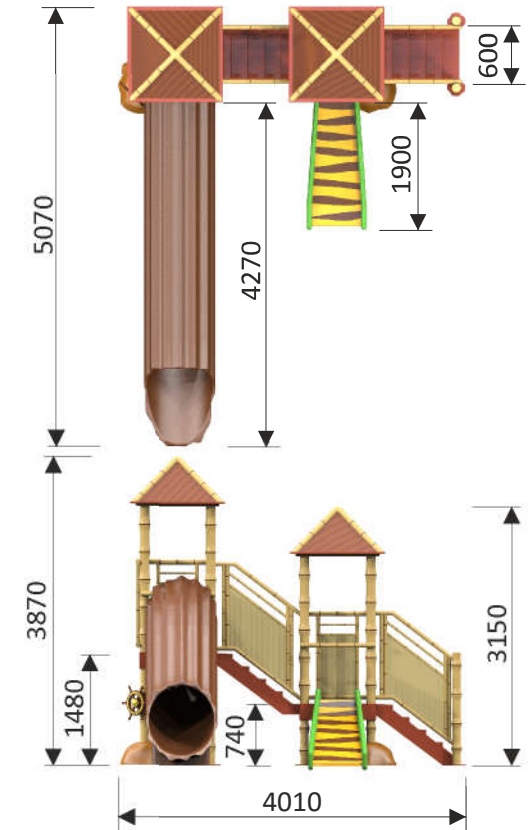

## Jungle waterplayground with tree trunk: 1320 9902

Water connection	2 x Ø 32 mm (PVC DN 25)
Water consumption	8 m <sup>3</sup> /hr
Water pressure	0,6 - 1 bar
Max. waterdepth	300 mm
Mounting	Aqua Drolics System B + D
Place of spout nozzles	Multiple spout nozzles
Suitable for	Children and youth