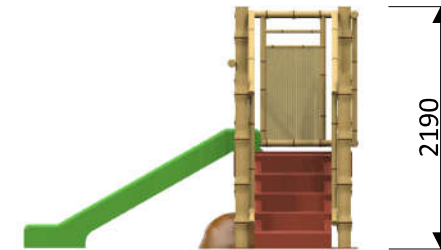

Jungle platform with slide: 1320 9841

Water connection	Ø 32 mm (PVC DN 25)
Water consumption	2 m <sup>3</sup> /hr
Water pressure	0,6 - 1 bar
Max. waterdepth	300 mm
Mounting	Aqua Drolics System B + D
Place of spout nozzles	In the post above the slide
Suitable for	Toddlers, children, youth