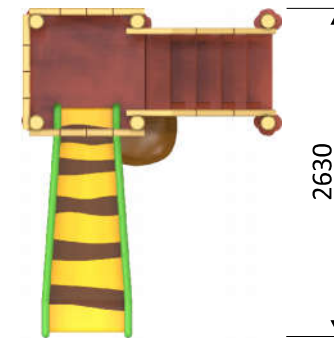

Jungle platform with slide: 1320 9841

Water connection	Ø 32 mm (PVC DN 25)
Water consumption	2 m <sup>3</sup> /hr
Water pressure	0,6 - 1 bar
Max. waterdepth	300 mm
Mounting	Aqua Drolics System B + D
Place of spout nozzles	In the post above the slide
Suitable for	Toddlers, children, youth