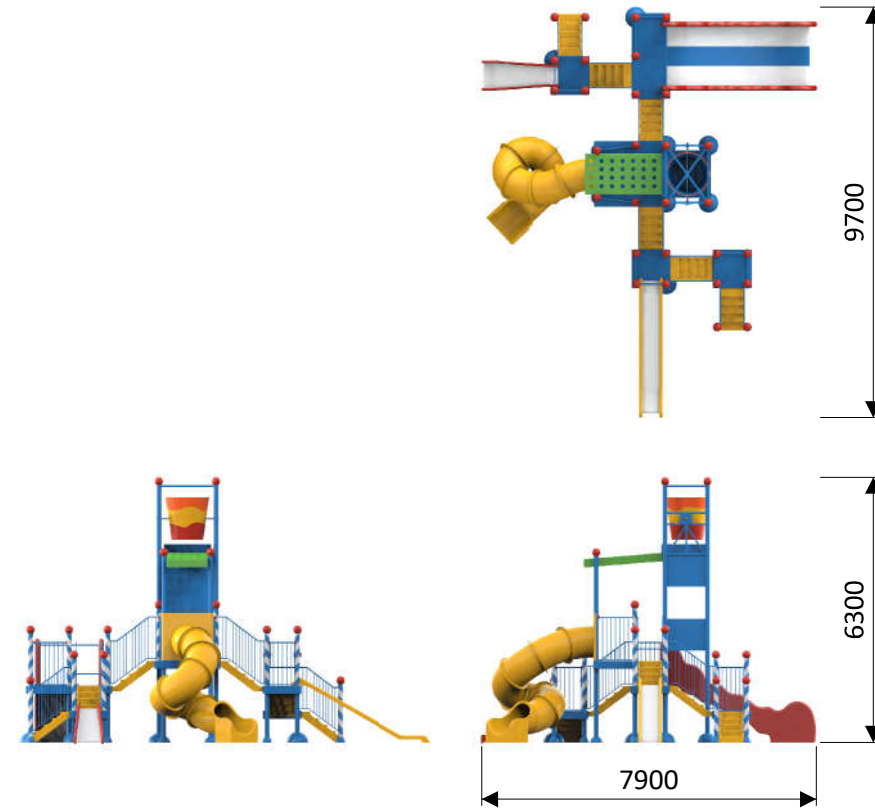

## Waterplayground XXL: 1310 9973

Water connection	4 x Ø 50 mm (PVC DN 40)
Water consumption	33 m <sup>3</sup> /hr
Water pressure	1 - 1,6 bar
Max. waterdepth	500 mm
Mounting	Aqua Drolics System B + D + E
Place of spout nozzles	In the start of the slides
Suitable for	Toddlers, children, youth