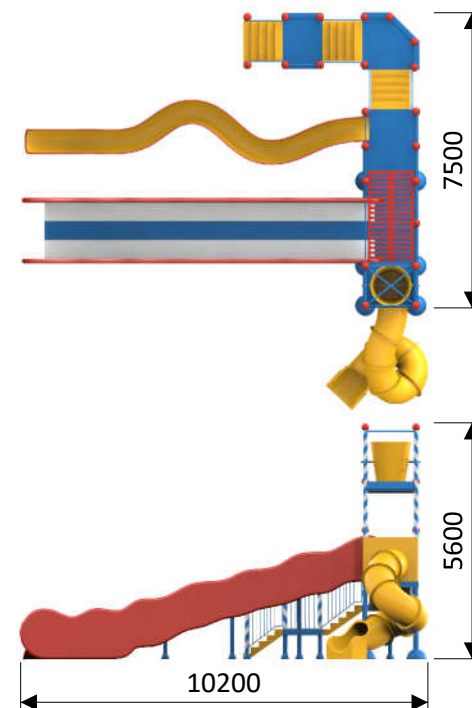

Waterplayground XL: 1310 9837

Water connection	3 x Ø 50 mm (PVC DN 40)
Water consumption	30 m ³ /hr
Water pressure	1 - 1,6 bar
Max. waterdepth	500 mm
Mounting	Aqua Drolics System B + D + E
Place of spout nozzles	In the start of the slides
Suitable for	Toddlers, children, youth