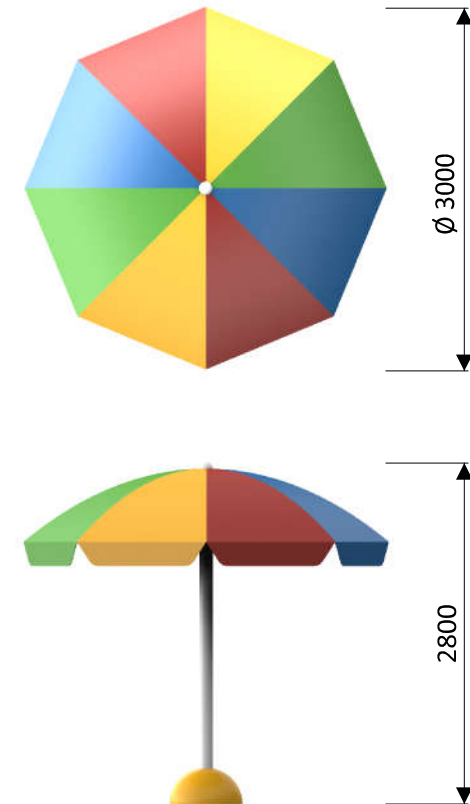

Parasol: 1150 9969

Water connection	Not relevant
Water consumption	Not relevant
Water pressure	Not relevant
Max. waterdepth	300 mm
Mounting	Aqua Drolics System B + E
Place of spout nozzles	Not relevant
Suitable for	Toddlers, children, youth