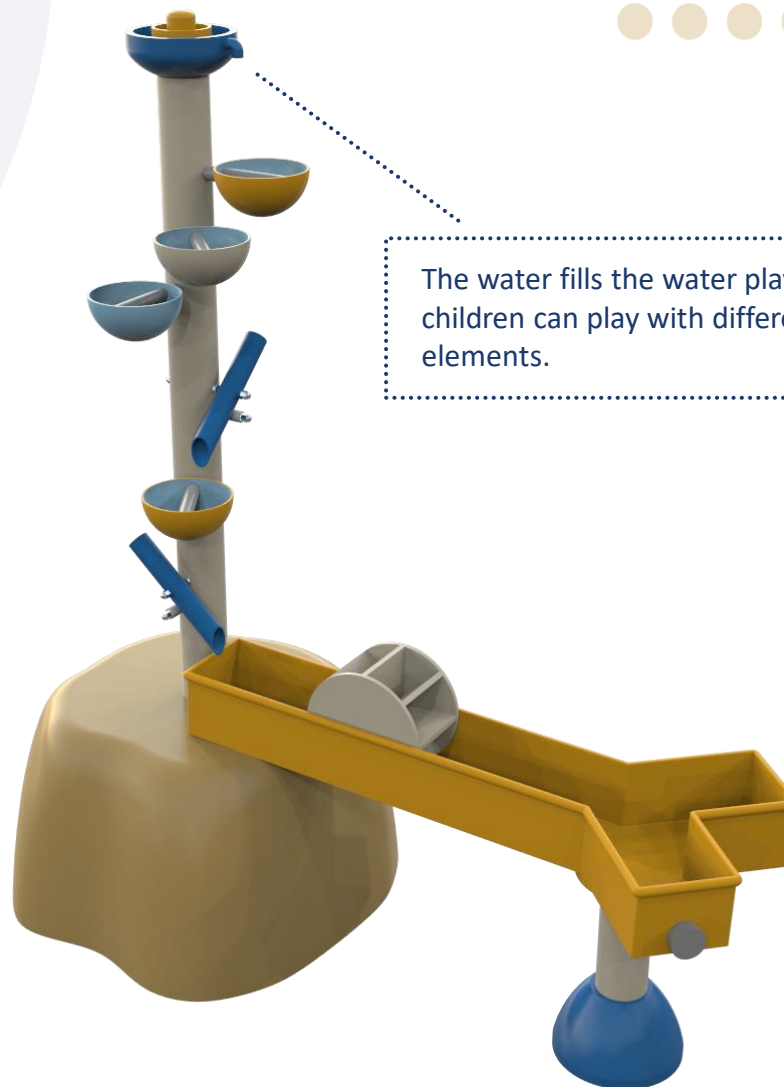

## Minimum water depth:

Not relevant

## Maximum water depth:

300mm

## Mounting instruction:

Aqua Drolics system B & D-2

## Suitable for age:

0-4  5-8  >9

The water fills the water play table, children can play with different elements.