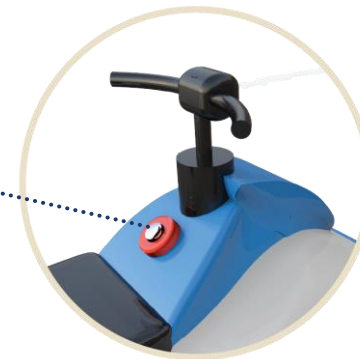

Jetski

1150 9306

Water connection:

Ø32mm (PVC DN 25)

Water consumption:

4m³/h

Water pressure:

0,6-1 bar

Minimum water depth:

Not relevant

Maximum water depth:

220mm

Mounting instruction:

Aqua Drolics system D-1

Suitable for age:

0-4 5-8 >9

Use the push button
to activate the
shooter.

Jetski

1150 9306