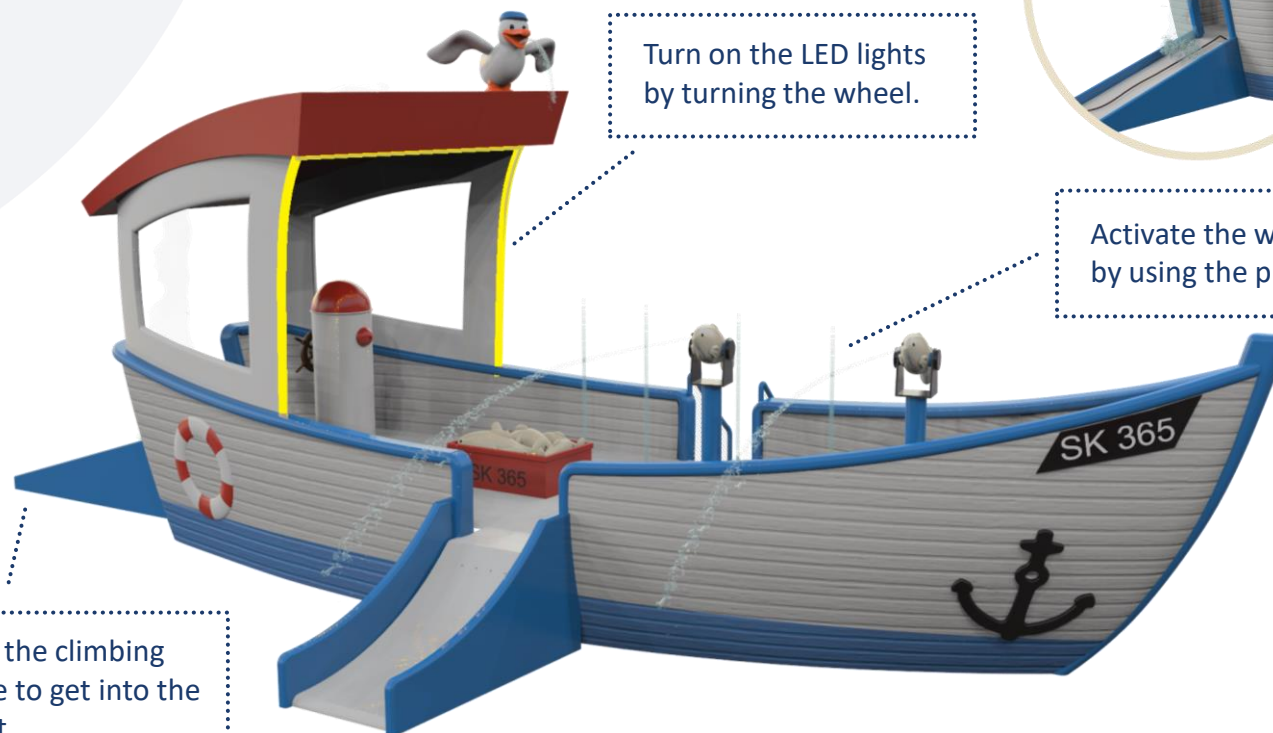

## Minimum water depth:

Not relevant

## Maximum water depth:

300mm

## Mounting instruction:

Aqua Drolics system B & D-1

## Suitable for age:

0-4  5-8  >9

Turn on the LED lights by turning the wheel.

Activate the water on the deck by using the push button.

Use the climbing rope to get into the boat.