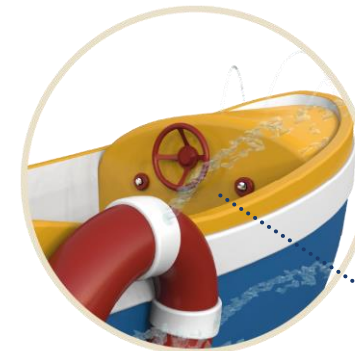

Sloop

1150 4001

Water connection:

Ø32mm (PVC DN 25)

Water consumption:

5m³/h

Water pressure:

0,6-1 bar

Minimum water depth:

Not relevant

Maximum water depth:

250mm

Mounting instruction:

Aqua Drolics system D-1

Suitable for age:

0-4 5-8 >9

Activate the side buoys by using the push buttons.

Turn the wheel to activate the water on the bow.

Sloop

1150 4001