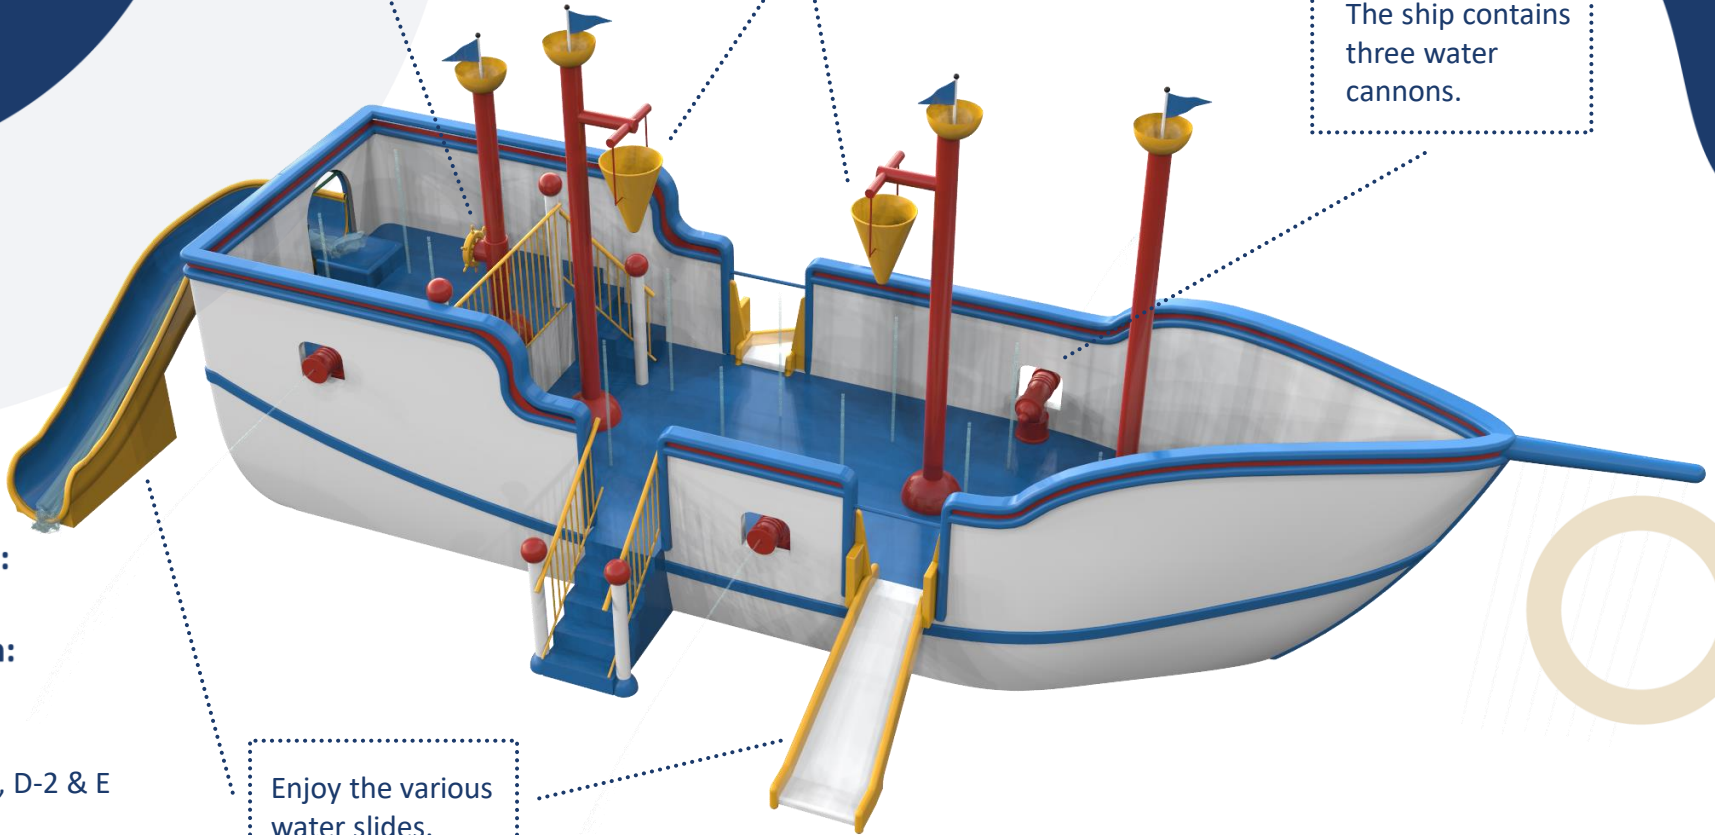

Colourful ship

1150 4000

Water connection:

2x Ø75mm (PVC DN 65)

Water consumption:

14m³/h

Water pressure:

1-1,6 bar

Minimum water depth:

Not relevant

Maximum water depth:

300mm

Mounting instruction:

Aqua Drolics system B, D-1, D-2 & E

Suitable for age:

0-4 5-8 >9

Turn the wheel to activate the water coming from the deck.

The tumble buckets will overturn for an extra splash of water.

The ship contains three water cannons.

Enjoy the various water slides.

Colourful ship