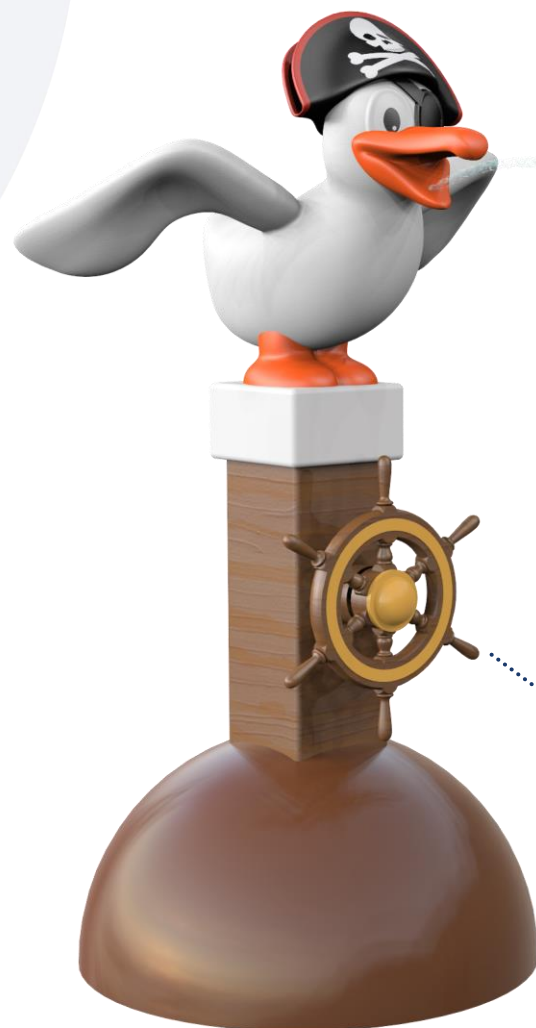

Seagull | Knights & Pirates

1140 9948

Water connection:

Ø32mm (PVC DN 25)

Water consumption:

2m³/h

Water pressure:

0,6-1 bar

Minimum water depth:

Not relevant

Maximum water depth:

350mm

Mounting instruction:

Aqua Drolics system B

Suitable for age:

0-4 5-8 >9

Turn the wheel to activate the water effect coming from the seagull's beak.

Seagull | Knights & Pirates

1140 9948