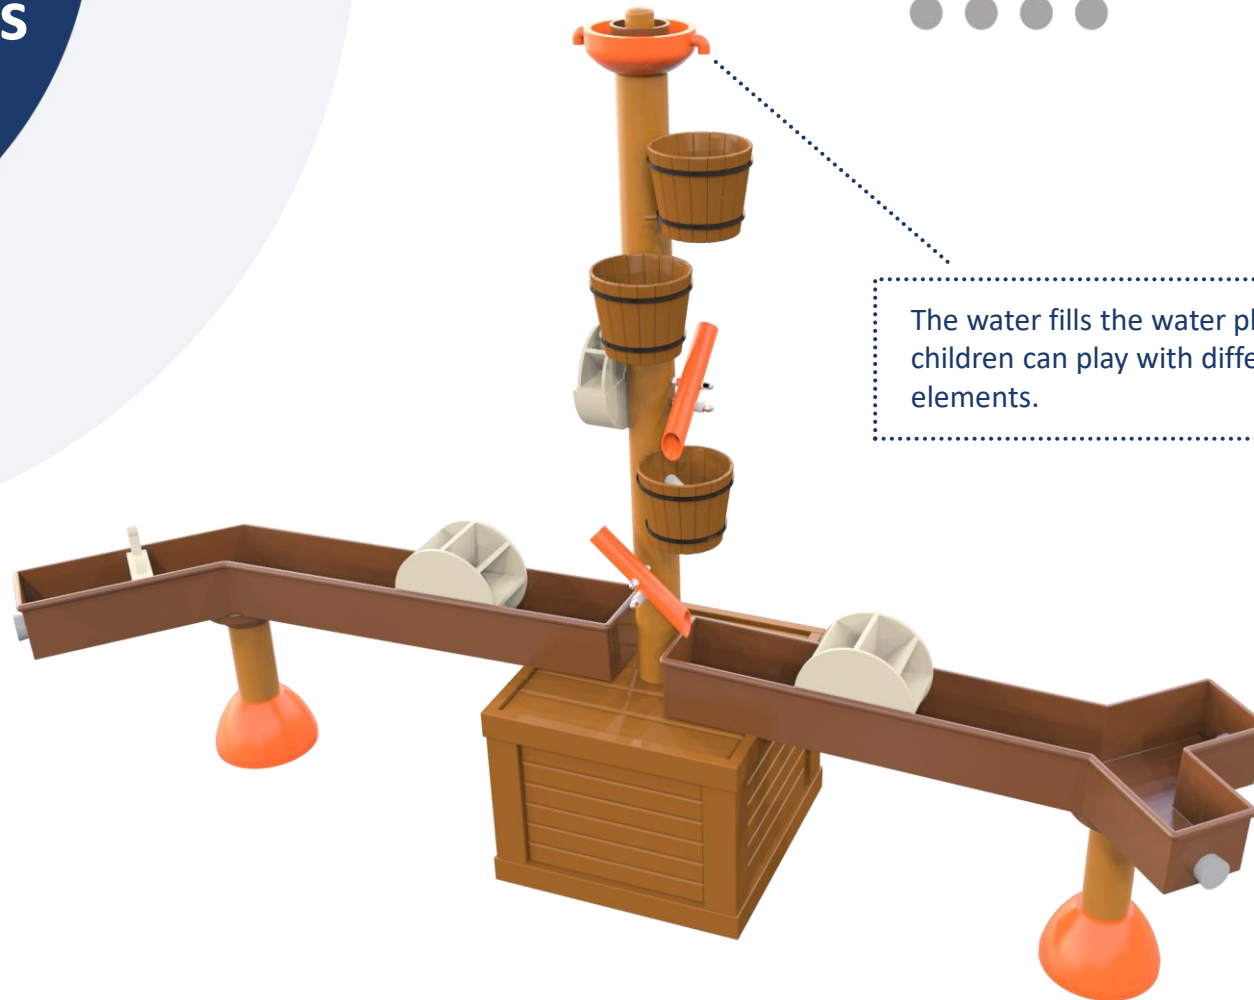

Water play table L | Knights & Pirates

1140 9850

Water connection:

Ø32mm (PVC DN 25)

Water consumption:

6m³/h

Water pressure:

0,6-1 bar

Minimum water depth:

Not relevant

Maximum water depth:

300mm

Mounting instruction:

Aqua Drolics system B & D-2

Suitable for age:

0-4 5-8 >9

The water fills the water play table, children can play with different elements.

Water play table L | Knights & Pirates

1140 9850