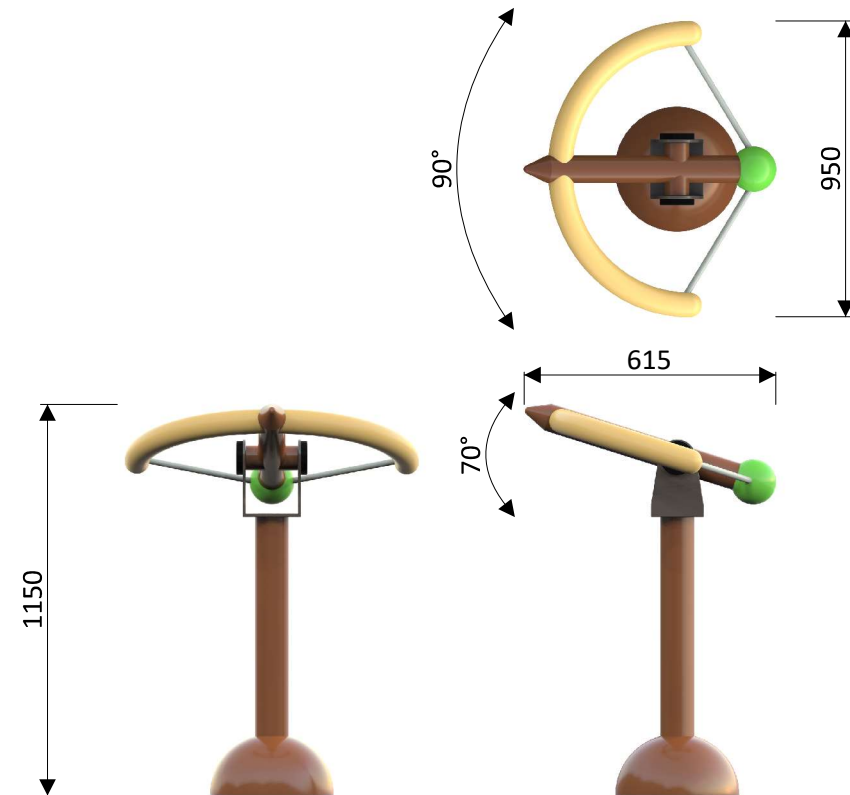

Crossbow shooter: 1140 9818

Water connection	Ø32 mm (PVC DN 25)
Water consumption	1,5 m ³ /h
Water pressure	0,6 - 1 bar
Max. waterdepth	350 mm
Mounting	Aqua Drolics System B + D
Place of spout nozzles	Front side of the shooter
Suitable for	Toddlers, children, youth