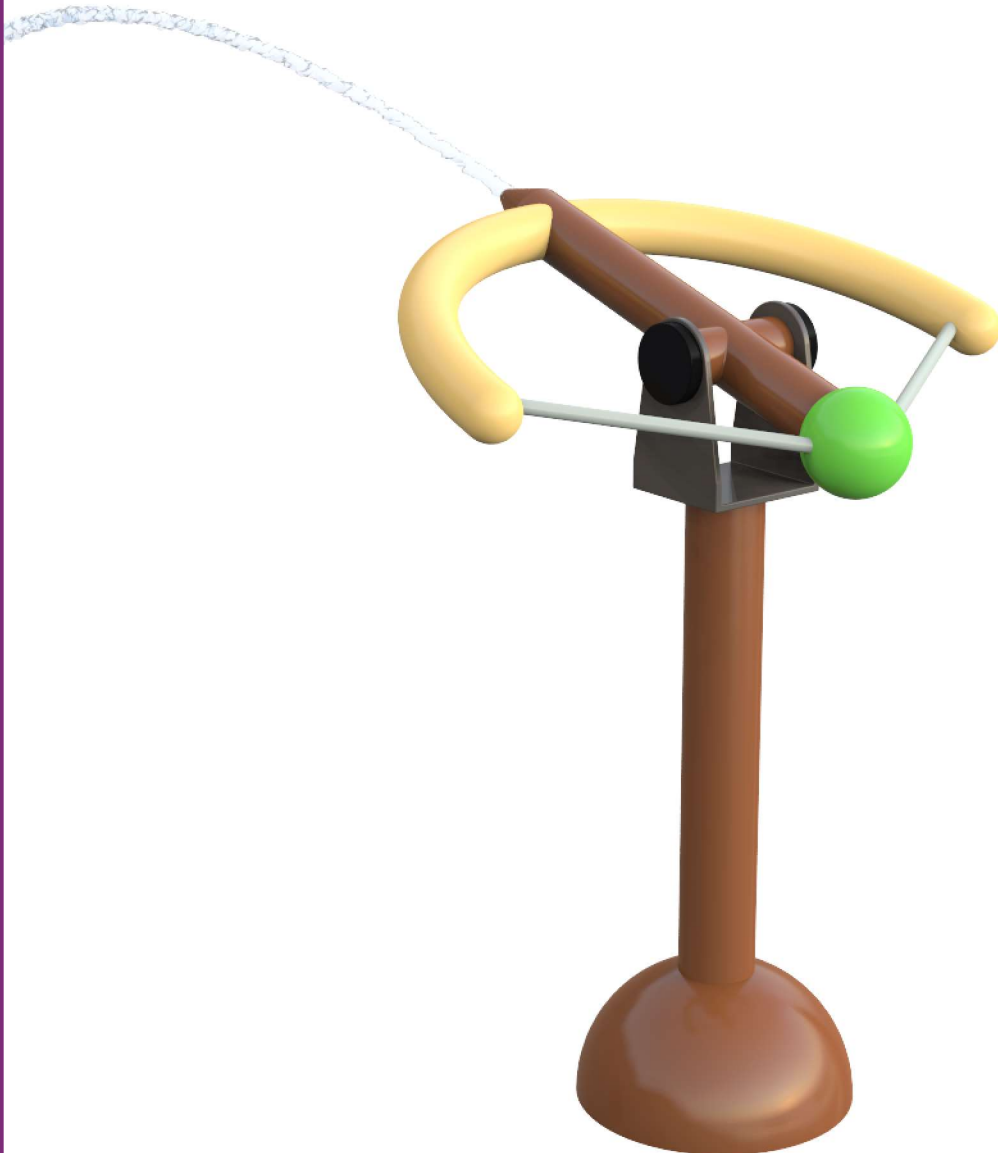

Crossbow shooter: 1140 9818

Water connection	Ø32 mm (PVC DN 25)
Water consumption	1,5 m ³ /h
Water pressure	0,6 - 1 bar
Max. waterdepth	350 mm
Mounting	Aqua Drolics System B + D
Place of spout nozzles	Front side of the shooter
Suitable for	Toddlers, children, youth