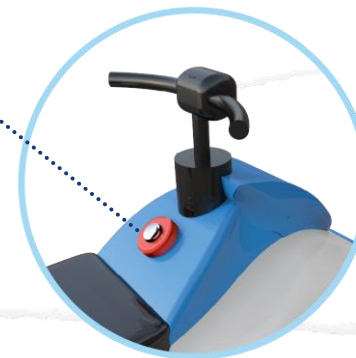

Snowmobile

1135 9387

Water connection:

Ø32mm (PVC DN 25)

Water consumption:

4m³/h

Water pressure:

0,6-1 bar

Minimum water depth:

Not relevant

Maximum water depth:

220mm

Mounting instruction:

Aqua Drolics system D-1

Suitable for age:

0-4 5-8 >9

Use the push button to activate the snowmobile.

Snowmobile

1135 9387