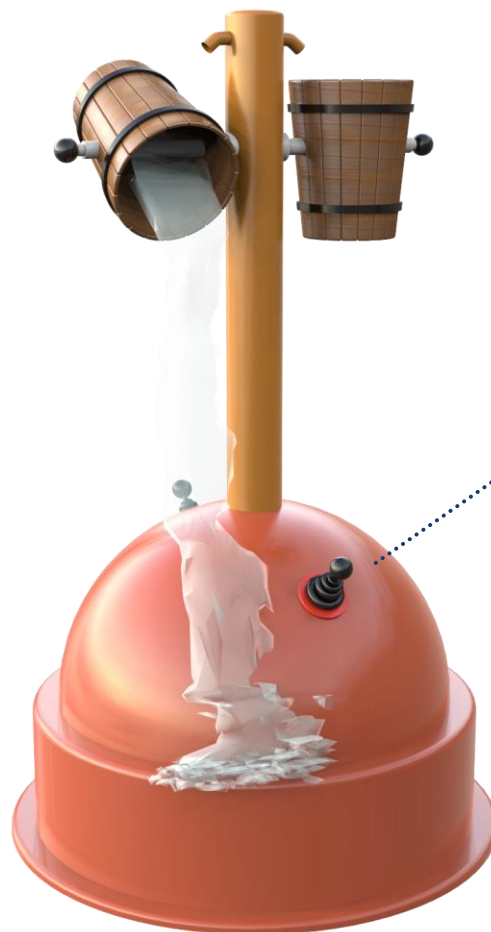

Tumbler | Farm

1130 9804

Water connection:

Not relevant

Water consumption:

Not relevant

Water pressure:

Not relevant

Minimum water depth:

100mm

Maximum water depth:

400mm

Mounting instruction:

Aqua Drolics system D-1

Suitable for age:

0-4 5-8 >9

Ready for a friendly competition?
Pump as fast as possible using the
hand pump. The first one to
overturn the tumbler wins.

Tumbler | Farm

1130 9804