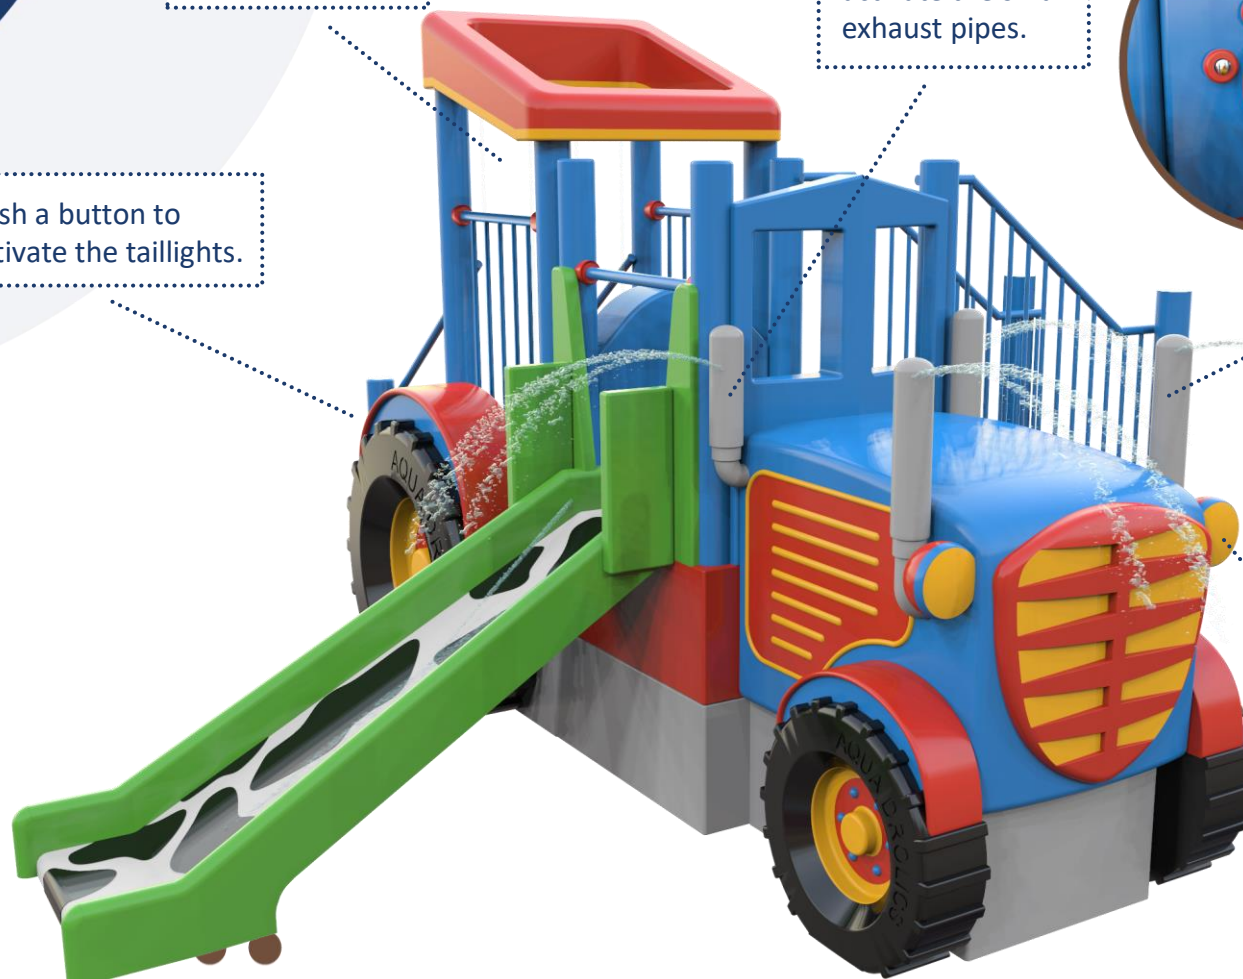

Tractor with slide

1130 4037

Water connection:

2 x Ø32mm (PVC DN 25)

Water consumption:

11m³/h

Water pressure:

0,6-1 bar

Minimum water depth:

Not relevant

Maximum water depth:

300mm

Mounting instruction:

Aqua Drolics system B & D-2

Suitable for age:

☒ 0-4 ☒ 5-8 ☐ >9

Spin the wheel to activate the water curtain.

Push a button to activate the small exhaust pipes.

Push a button to activate the taillights.

Push a button to activate the big exhaust pipes.

Push a button to activate the headlights.