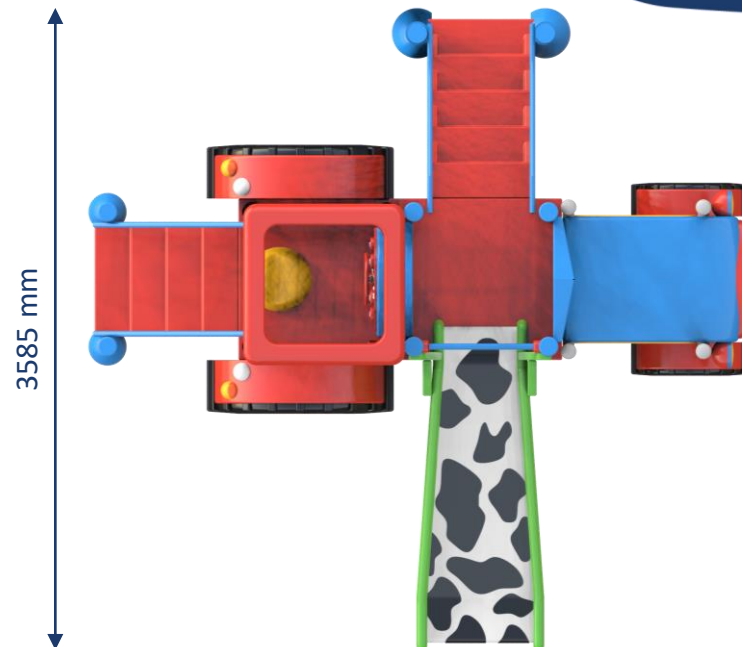

Tractor with slide

1130 4037

3680 mm