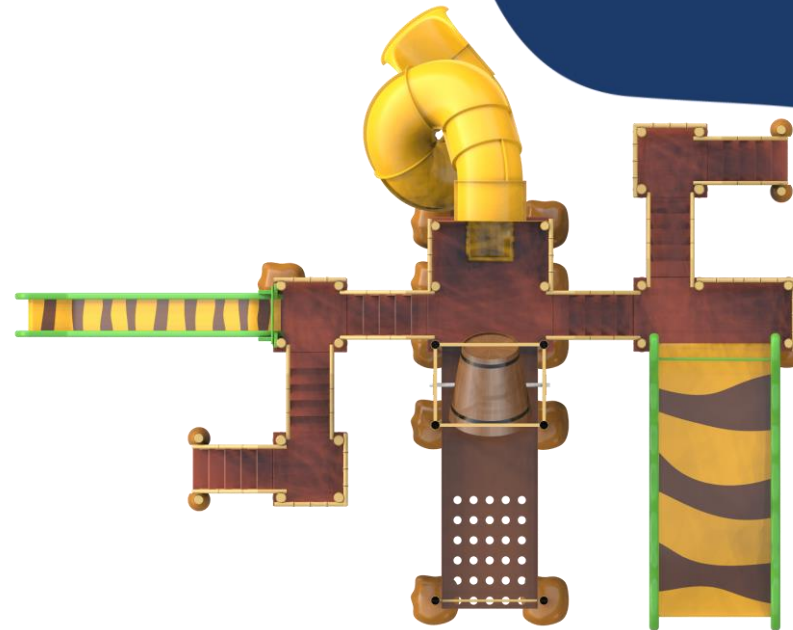

Water play-ground XXL | Jungle

1120 9973

Water connection:

6 x Ø32mm (PVC DN 25)

Water consumption:

33m³/h

Water pressure:

1-1,6 bar

Minimum water depth:

Not relevant

Maximum water depth:

250mm

Mounting instruction:

Aqua Drolics system B, D-1, D-2 & E

Suitable for age:

0-4 5-8 >9

Water play-ground XXL | Jungle

1120 9973

7765 mm

9915 mm

5500 mm

1950 mm

7765 mm

5500 mm