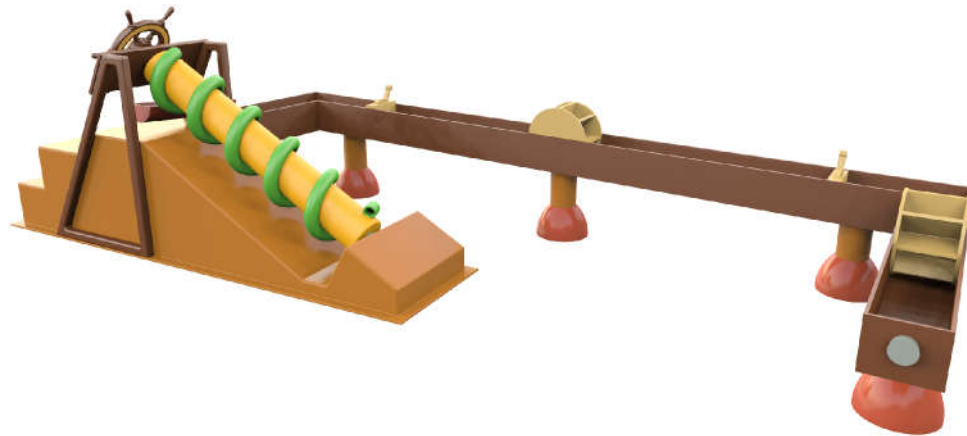

Pump 'Archimedes' water play table: 1120 9894

Water connection	Not relevant
Water consumption	Not relevant
Water pressure	Not relevant
Max. waterdepth	250 mm
Mounting	Aqua Drolics System B + D
Place of spout nozzles	Not relevant
Suitable for	Toddlers and children