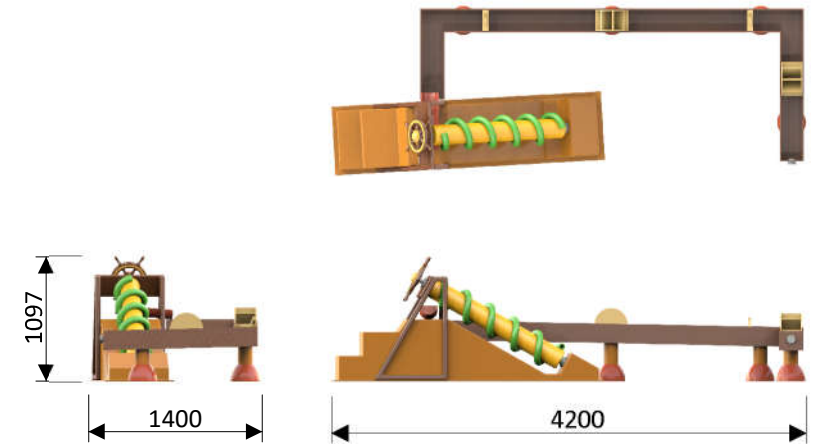

Pump 'Archimedes' water play table: 1120 9894

Water connection	Not relevant
Water consumption	Not relevant
Water pressure	Not relevant
Max. waterdepth	250 mm
Mounting	Aqua Drolics System B + D
Place of spout nozzles	Not relevant
Suitable for	Toddlers and children