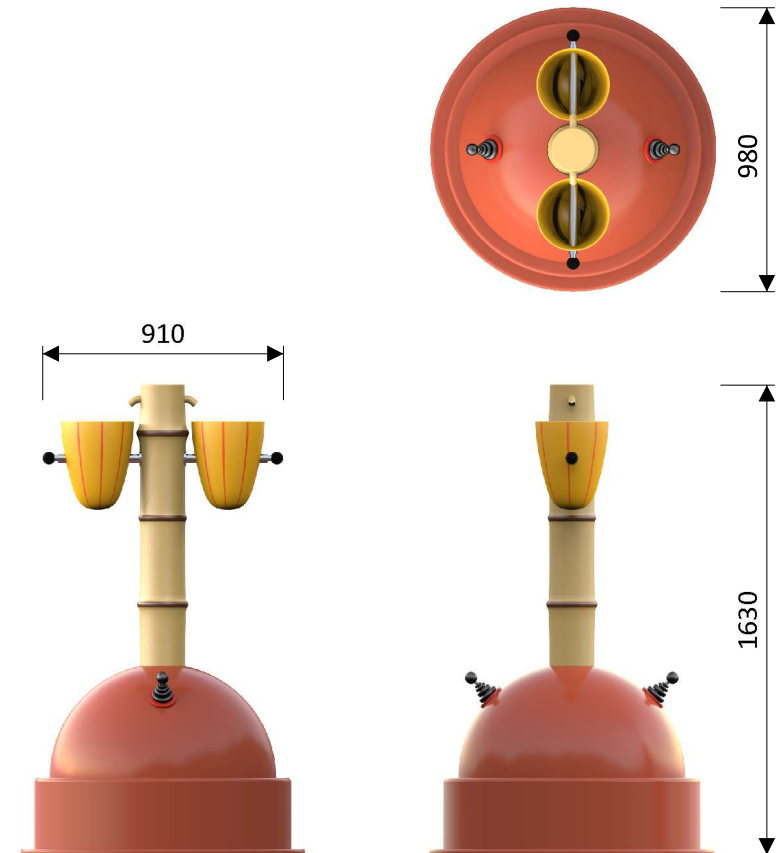

Jungle tumbler: 1120 9804

Water connection
Min. waterdepth
Max. waterdepth
Mounting
Place of spout nozzles
Suitable for

Not needed: 2 x hand pumps
50 mm
400 mm
Aqua Drolics System D
In the pole above the buckets
Toddlers and children