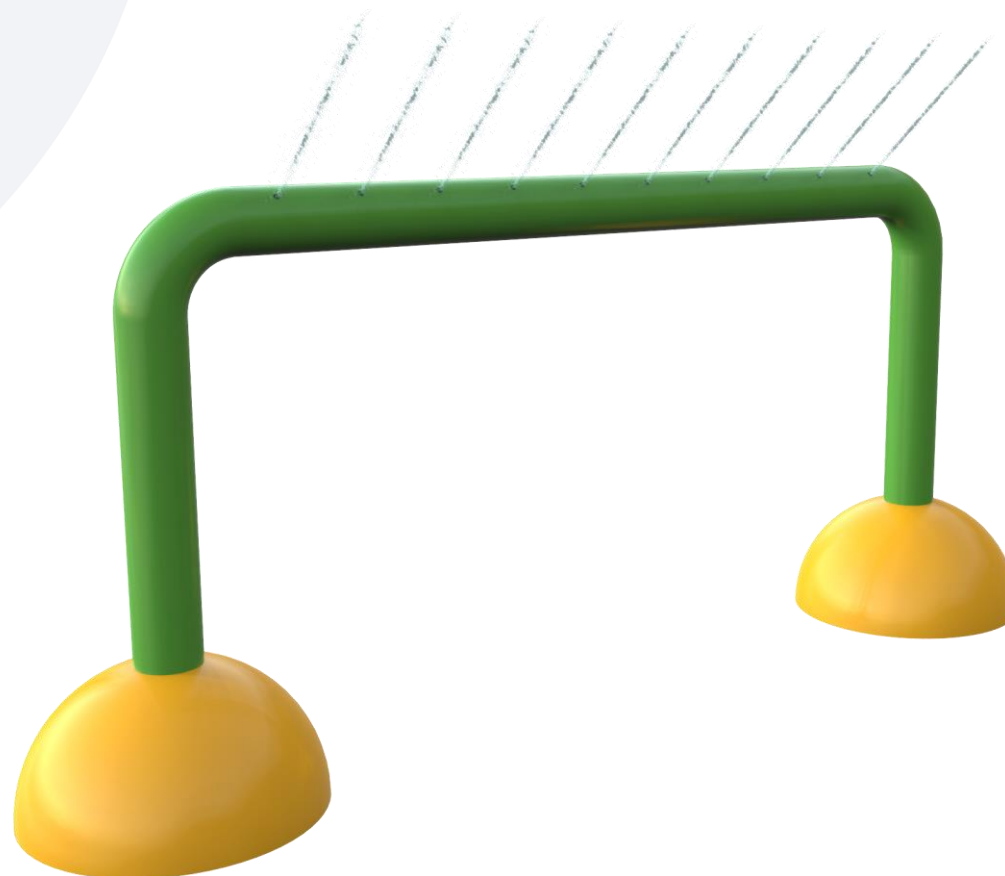

Hurdle | Coloured

1110 9874

Water connection:

2 x Ø32mm (PVC DN 25)

Water consumption:

7,5m³/h

Water pressure:

1-1,6 bar

Minimum water depth:

Not relevant

Maximum water depth:

300mm

Mounting instruction:

Aqua Drolics system B & D2

Suitable for age:

0-4 5-8 >9

Hurdle | Coloured

1110 9874