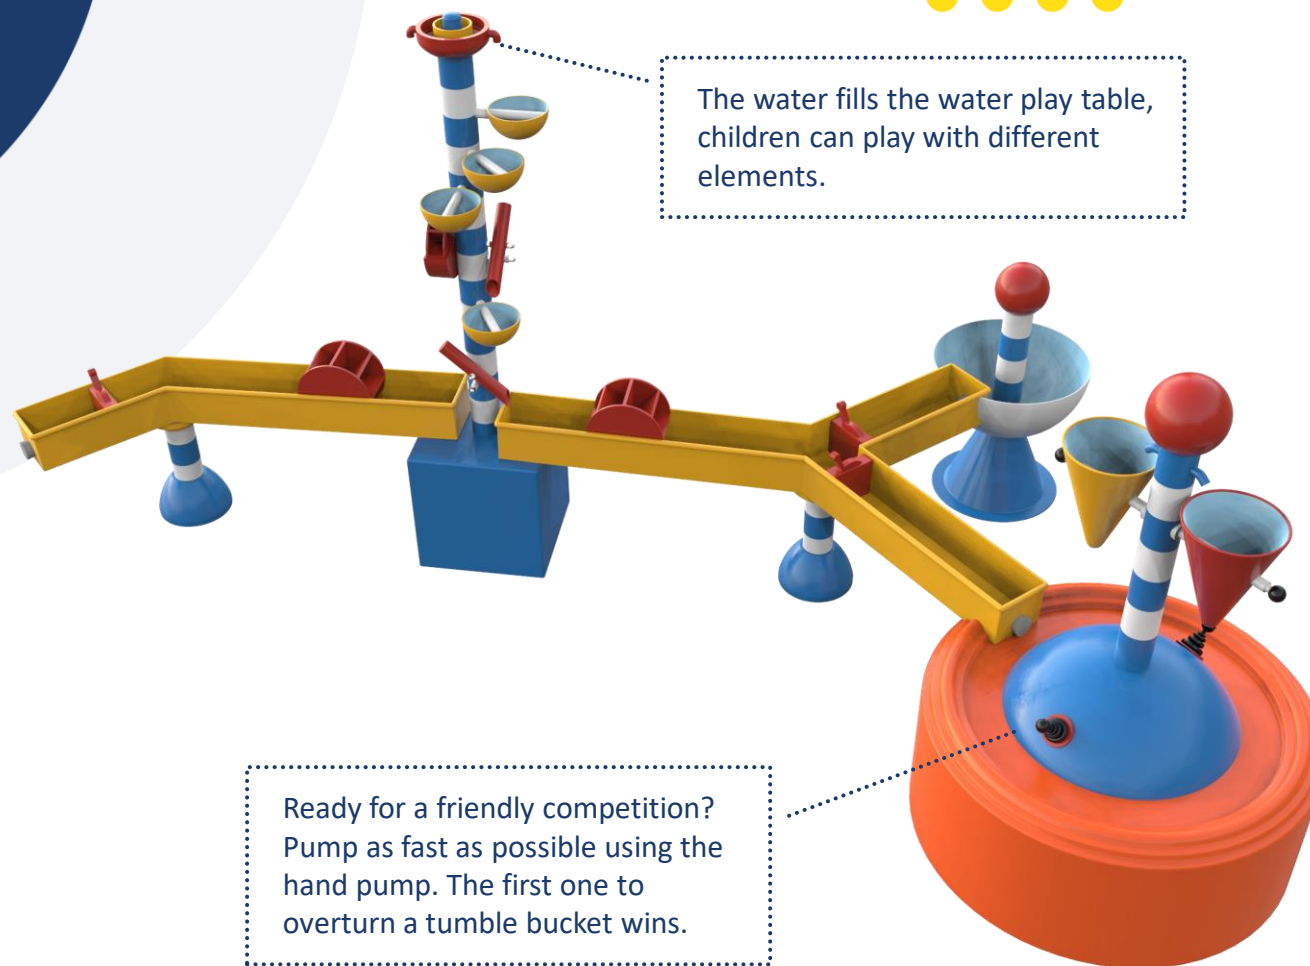

Water play table XL | Coloured

1110 9851

Water connection:

Ø32mm (PVC DN 25)

Water consumption:

9m³/h

Water pressure:

0,6-1 bar

Minimum water depth:

100mm

Maximum water depth:

300mm

Mounting instruction:

Aqua Drolics system B, D1 & D-2

Suitable for age:

0-4 5-8 >9

The water fills the water play table, children can play with different elements.

Ready for a friendly competition? Pump as fast as possible using the hand pump. The first one to overturn a tumble bucket wins.