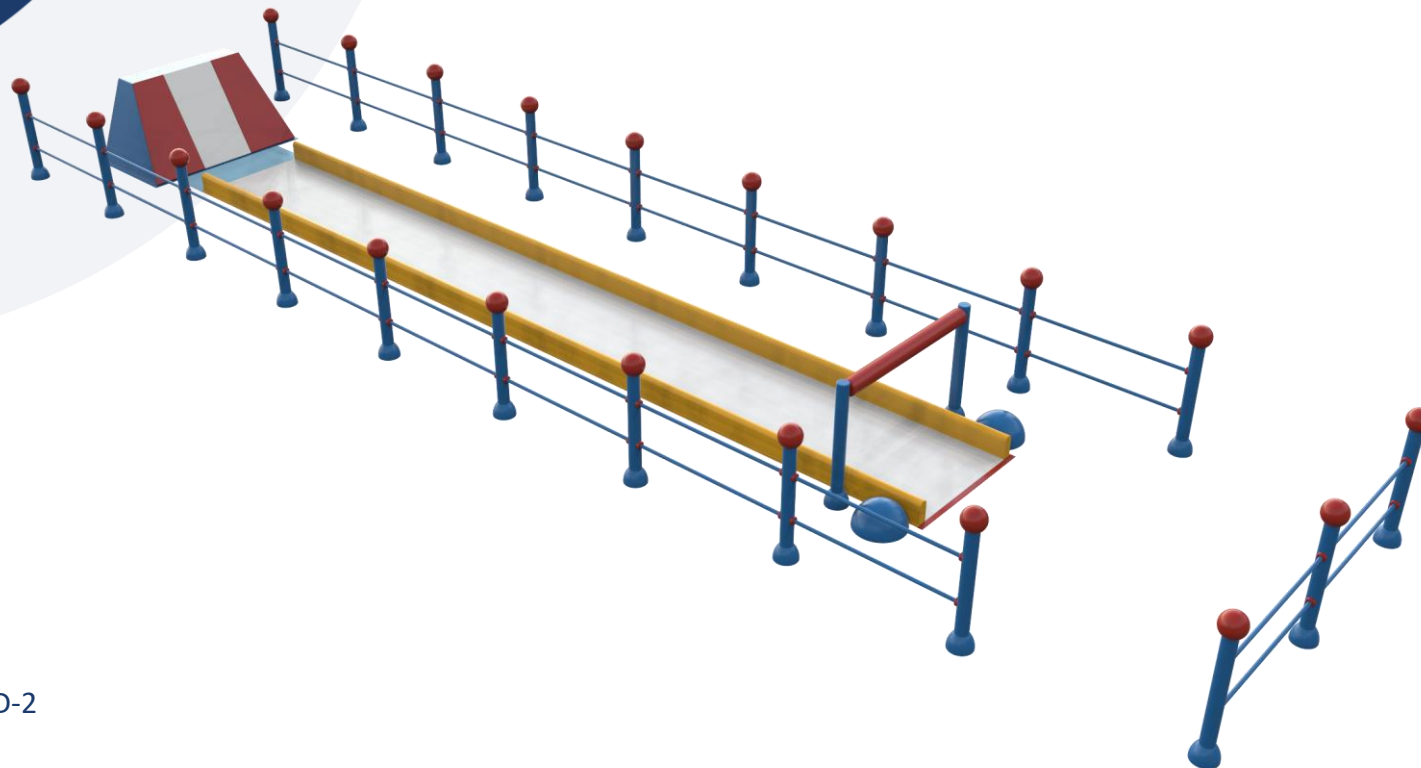

Belly slide | Coloured

1110 9825

Water connection:

2x Ø32mm (PVC DN 25)

Water consumption:

20m³/h

Water pressure:

0,6-1 bar

Minimum water depth:

Not relevant

Maximum water depth:

Not relevant (spraypark)

Mounting instruction:

Aqua Drolics system B, D-1 & D-2

Suitable for age:

☐ 0-4 ☒ 5-8 ☒ >9