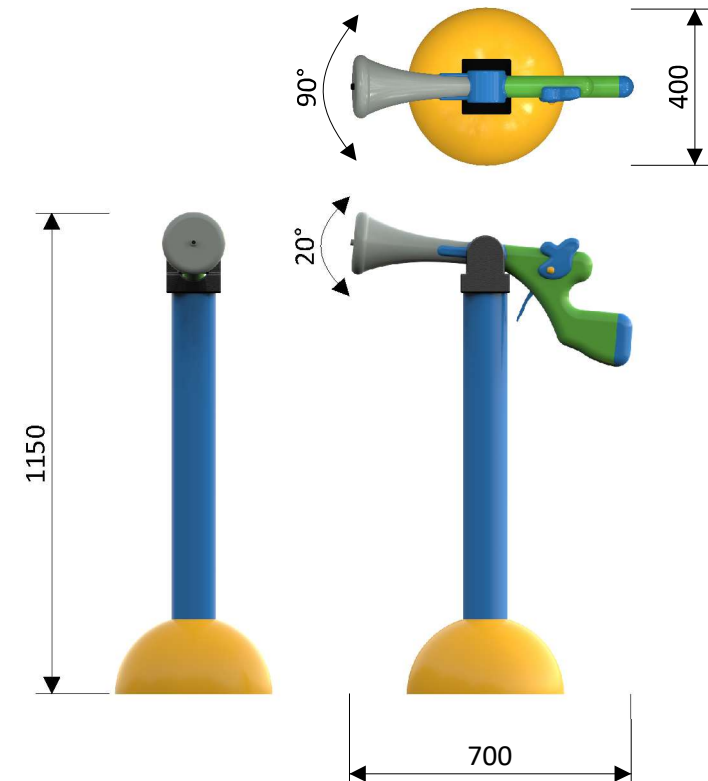

**Water gun: 1110 9819**

Water connection	Ø32 mm (PVC DN 25)
Water consumption	1 m <sup>3</sup> /h
Water pressure	0,6 - 1 bar
Max. waterdepth	400 mm
Mounting	Aqua Drolics System B + D
Place of spout nozzles	Front side of the water gun
Suitable for	Toddlers children youth