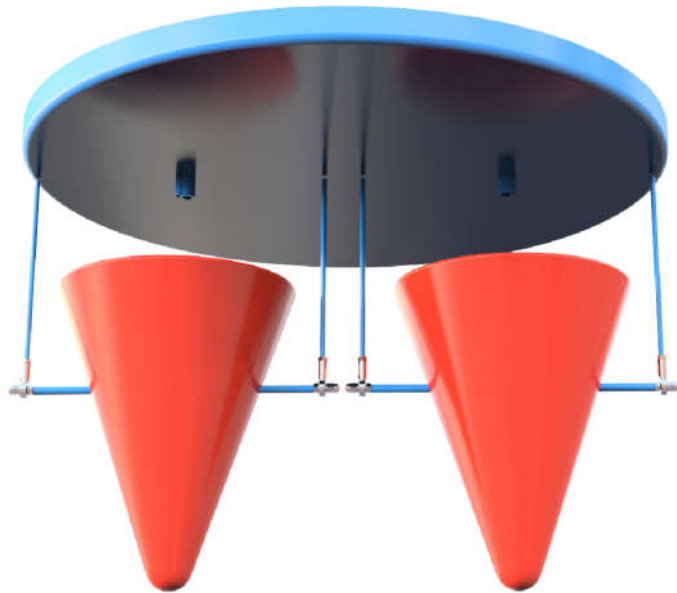

## Ceiling tumbler duplo: 1110 9616

Water connection	Ø 32 mm (PVC DN 25)
Water consumption	4 m <sup>3</sup> /hr
Water pressure	0,6 - 1 bar
Max. waterdepth	Not relevant
Mounting	Aqua Drolics System D
Place of spout nozzles	From mounting plate
Suitable for	Toddlers and children