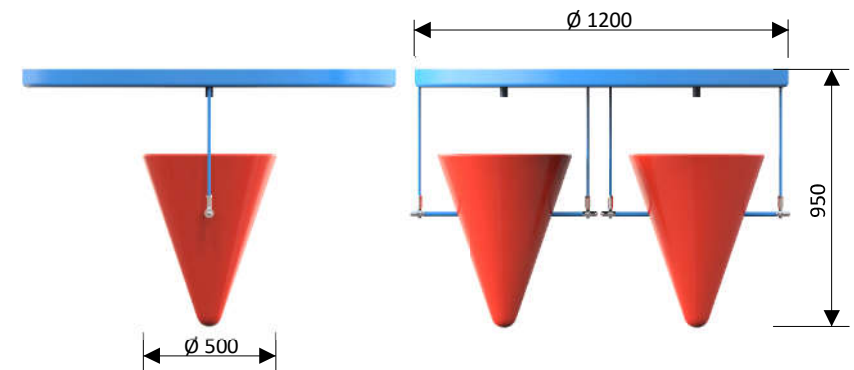

## Ceiling tumbler duplo: 1110 9616

Water connection	Ø 32 mm (PVC DN 25)
Water consumption	4 m <sup>3</sup> /hr
Water pressure	0,6 - 1 bar
Max. waterdepth	Not relevant
Mounting	Aqua Drolics System D
Place of spout nozzles	From mounting plate
Suitable for	Toddlers and children