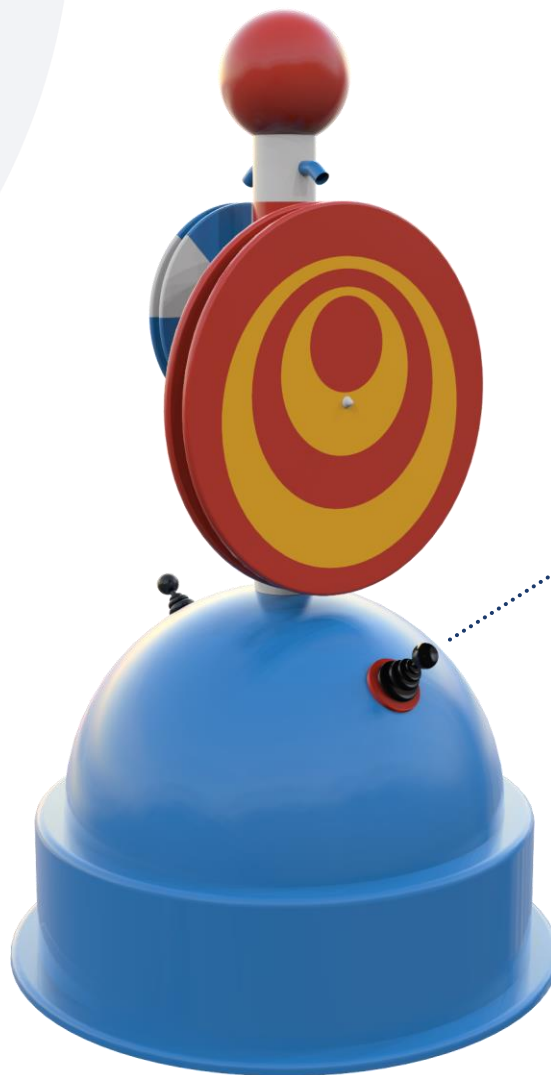

Turning discs

1110 9061

Water connection:

Not relevant

Water consumption:

Not relevant

Water pressure:

Not relevant

Minimum water depth:

100mm

Maximum water depth:

400mm

Mounting instruction:

Aqua Drolics system D1

Suitable for age:

0-4 5-8 >9

Use the handpump to turn the discs and make the water go into the edge and down.

Turning discs

1110 9061