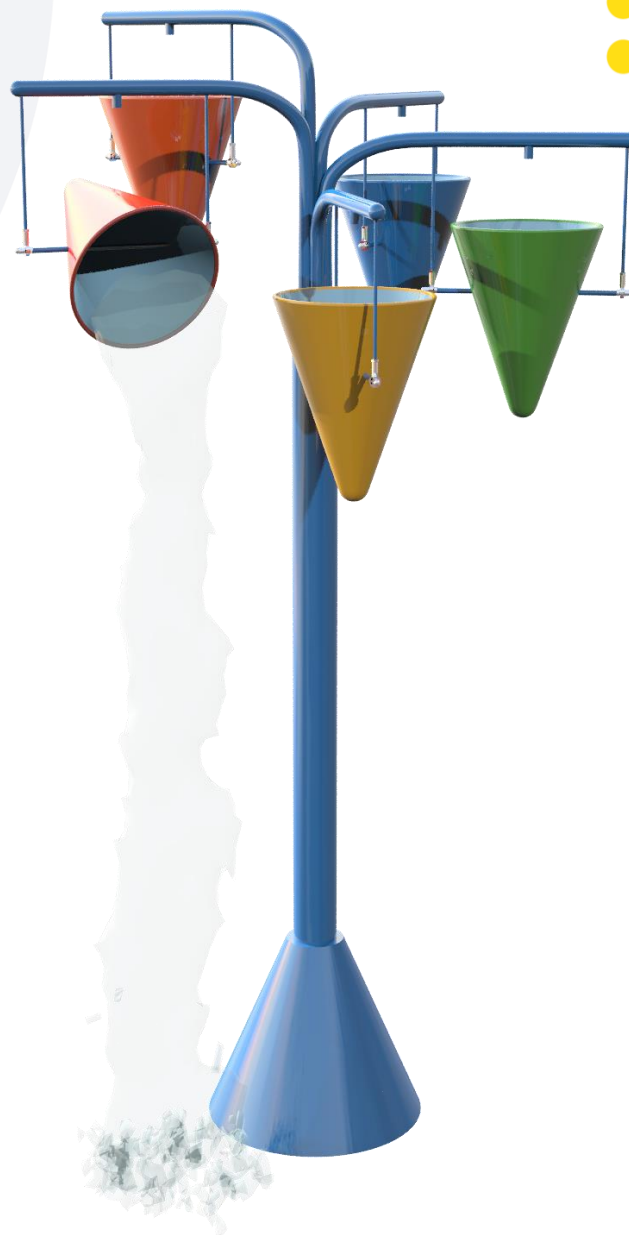

# Tumble tree (5 buckets) | Coloured

1110 8925

**Water connection:**

Ø50mm (PVC DN 40)

**Water consumption:**

10m<sup>3</sup>/h

**Water pressure:**

1-1,6 bar

**Minimum water depth:**

Not relevant

**Maximum water depth:**

500mm

**Mounting instruction:**

Aqua Drolics system B & E

**Suitable for age:**

0-4  5-8  >9

# Tumble tree (5 buckets) | Coloured

1110 8925