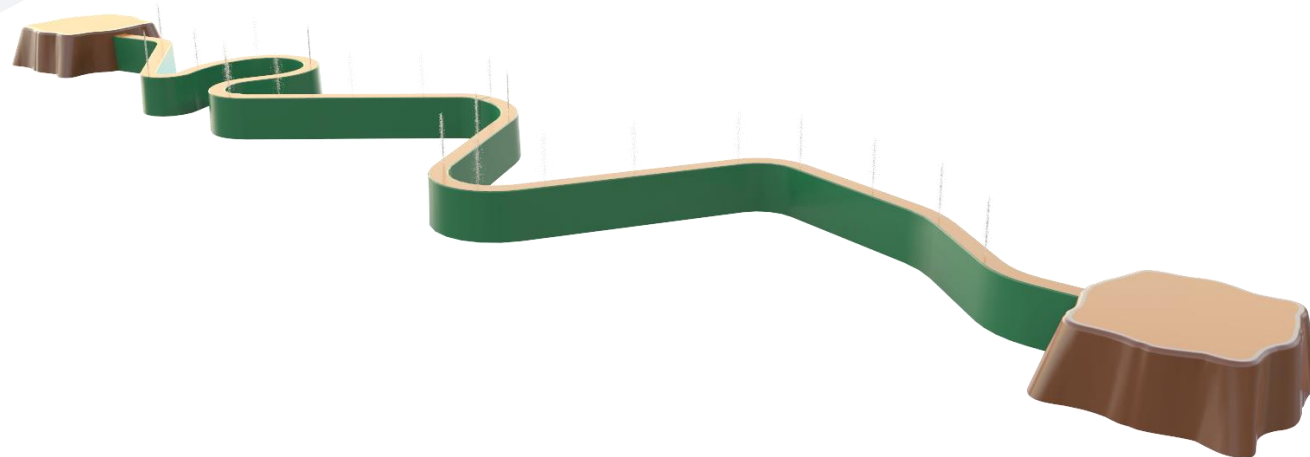

Tree trunk balance beam

1105 9823

Water connection:

2x Ø32mm (PVC DN 25)

Water consumption:

5m³/h

Water pressure:

0,6-1 bar

Minimum water depth:

Not relevant

Maximum water depth:

100mm

Mounting instruction:

Aqua Drolics system B

Suitable for age:

0-4 5-8 >9

Tree trunk balance beam

1105 9823